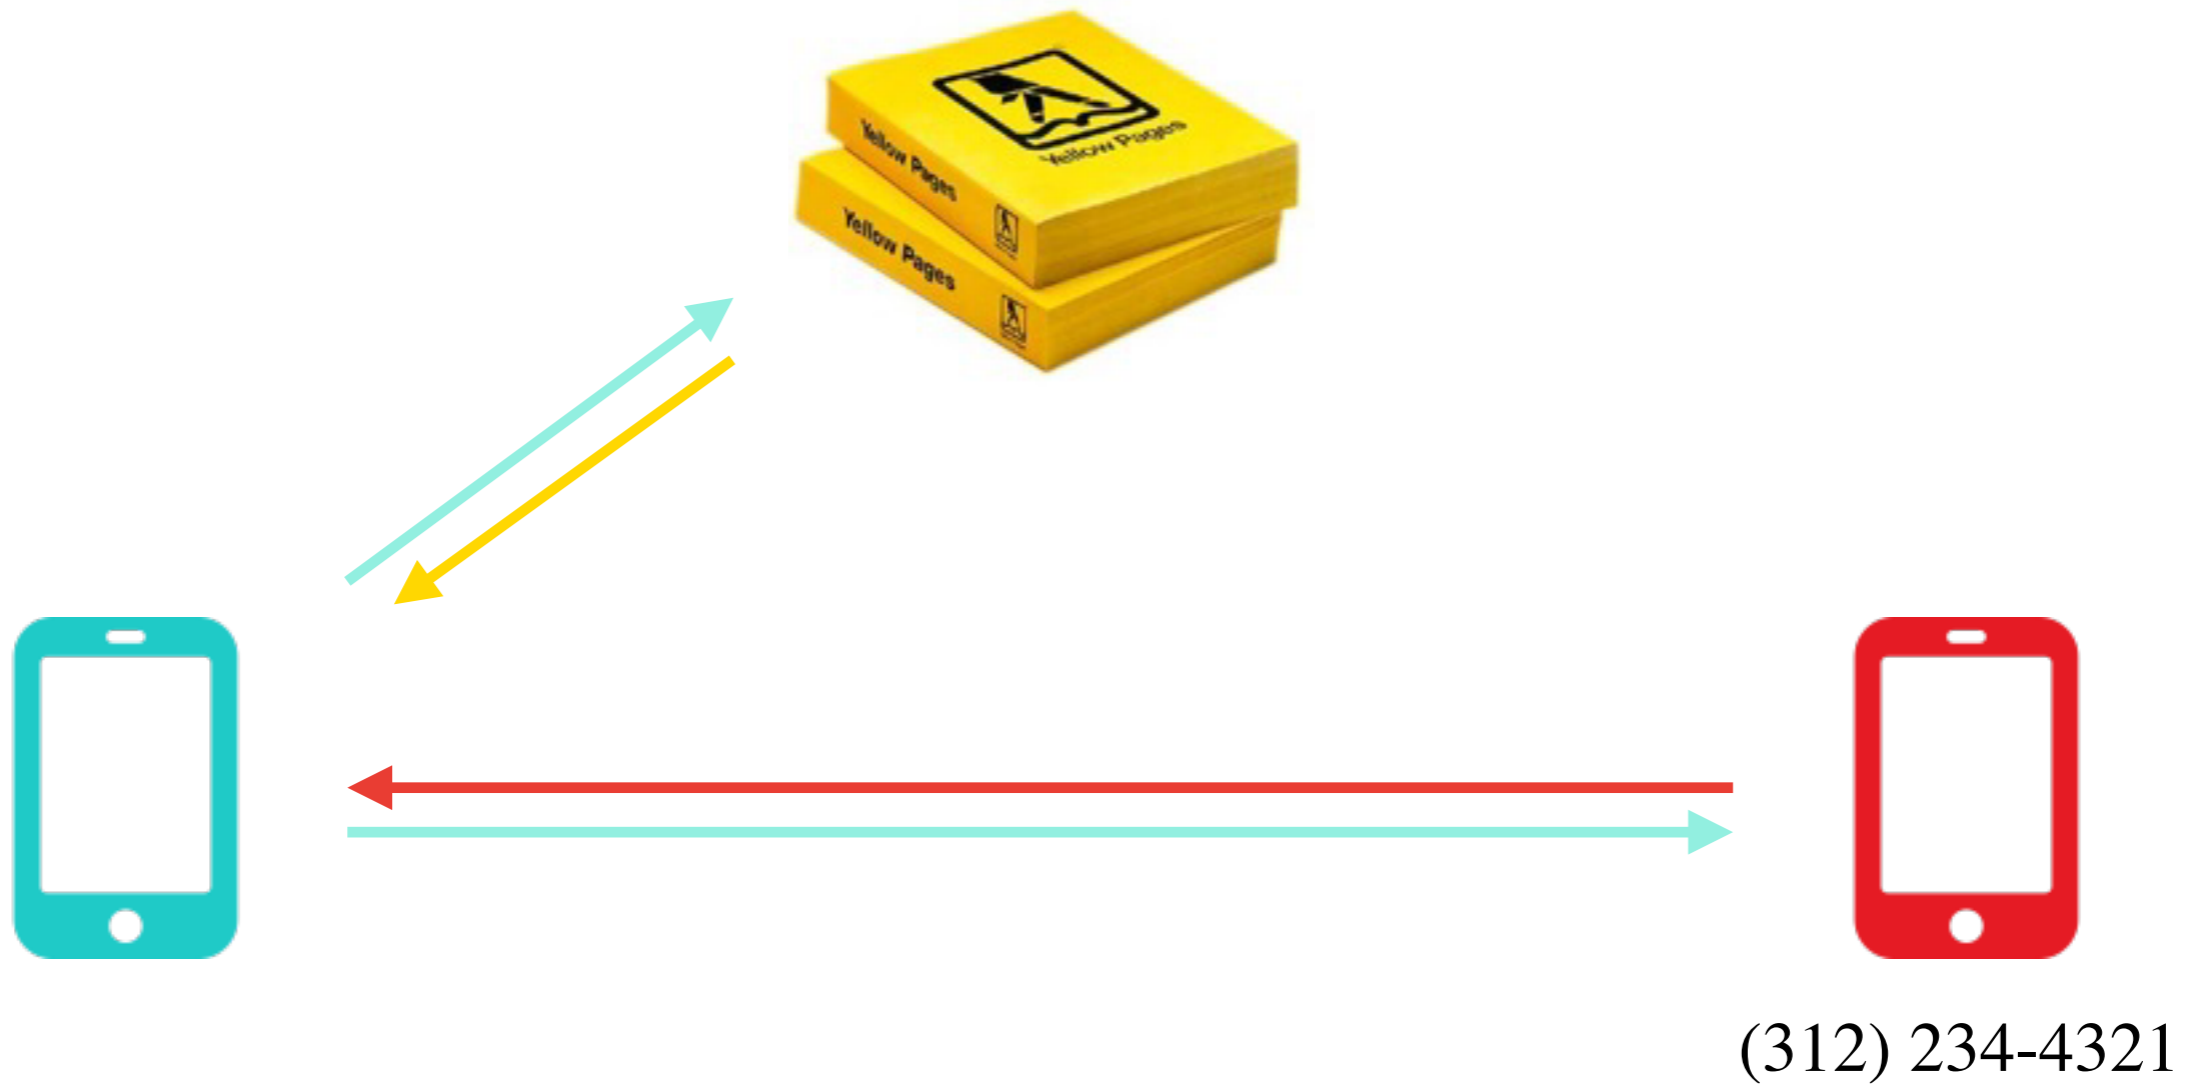

# INTERNET PROTOCOL

---

IP

---

# CLIENT AND SERVER

---

**CLIENT**

IP Address: 192.168.1.72

**SERVER**

IP Address: 31.13.74.1

---

# DNS SERVER — URL -> IP ADDRESS

---

---

## DNS SERVER — URL -> IP ADDRESS

---

- ▶ Client (me): I need directions to `www.facebook.com`”
- ▶ DNS Server: “The domain name `www.facebook.com` maps to this IP address: `31.13.74.1`”

---